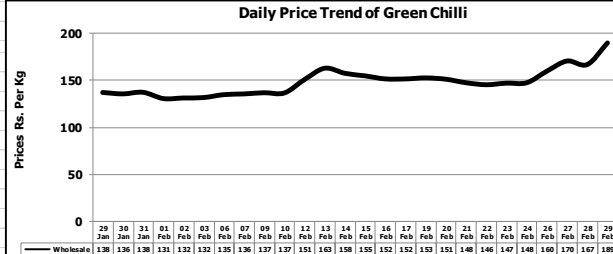

Daily Price Trend of Major Agriculture Commodities in the Punjab

Daily Price Comparison of Major Agriculture Commodities in the Punjab