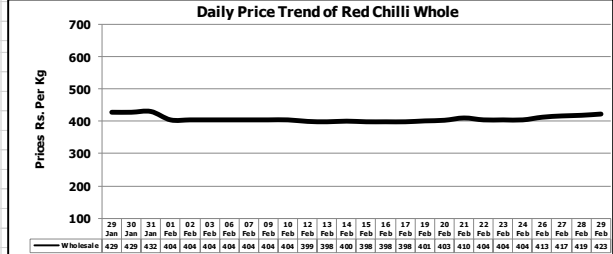

Daily Price Trend of Major Agriculture Commodities in the Punjab

Daily Price Comparison of Major Agriculture Commodities in the Punjab