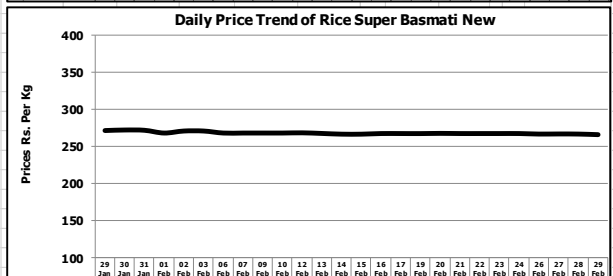

Daily Price Trend of Major Agriculture Commodities in the Punjab

Daily Price Comparison of Major Agriculture Commodities in the Punjab