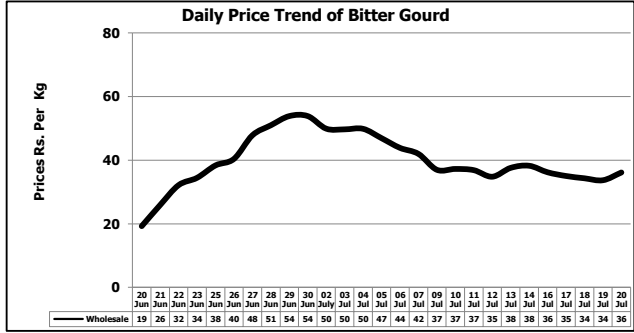

Daily Price Trend of Major Agriculture Commodities in the Punjab

Daily Comparison Price Trend of Major Agriculture Commodities in the Punjab