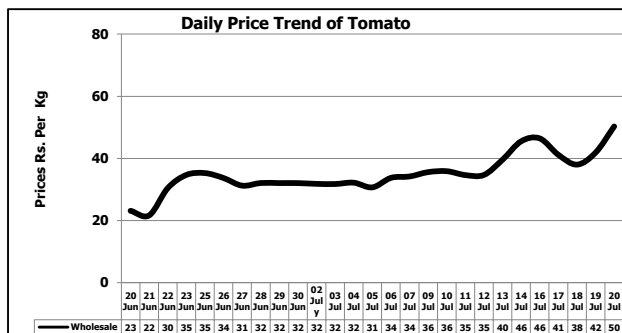

Daily Price Trend of Major Agriculture Commodities in the Punjab

Daily Comparison Price Trend of Major Agriculture Commodities in the Punjab