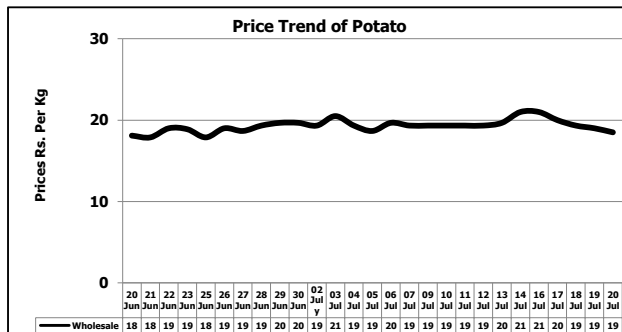

Daily Price Trend of Major Agriculture Commodities in the Punjab

Daily Comparison Price Trend of Major Agriculture Commodities in the Punjab