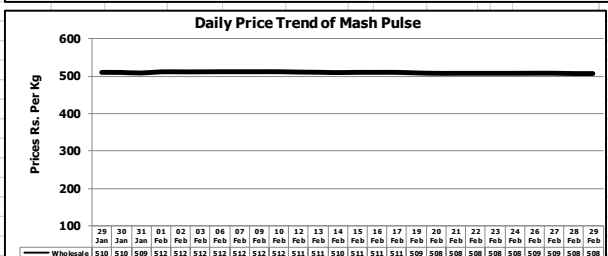

Daily Price Trend of Major Agriculture Commodities in the Punjab

Daily Price Comparison of Major Agriculture Commodities in the Punjab