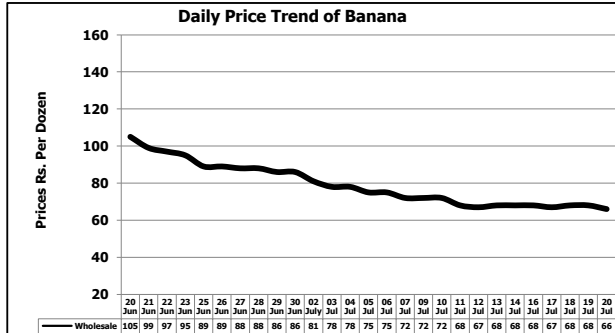

Daily Price Trend of Major Agriculture Commodities in the Punjab

Daily Comparison Price Trend of Major Agriculture Commodities in the Punjab