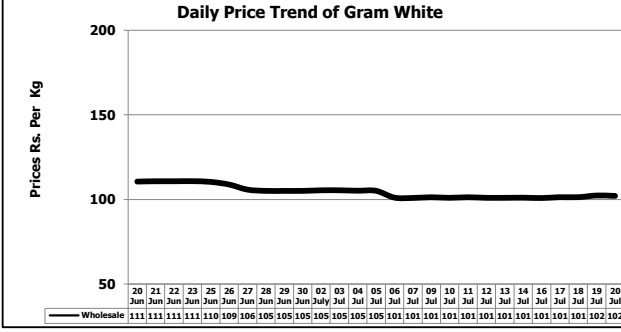

Daily Price Trend of Major Agriculture Commodities in the Punjab

Daily Comparison Price Trend of Major Agriculture Commodities in the Punjab