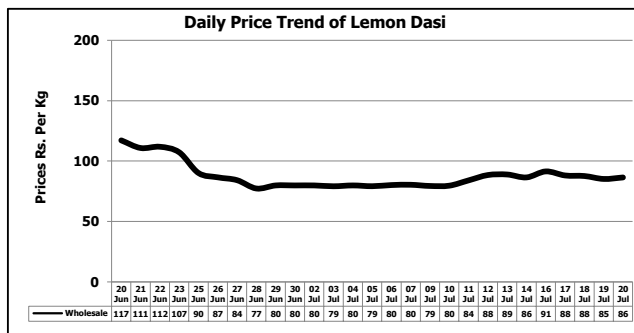

Daily Price Trend of Major Agriculture Commodities in the Punjab

Daily Comparison Price Trend of Major Agriculture Commodities in the Punjab