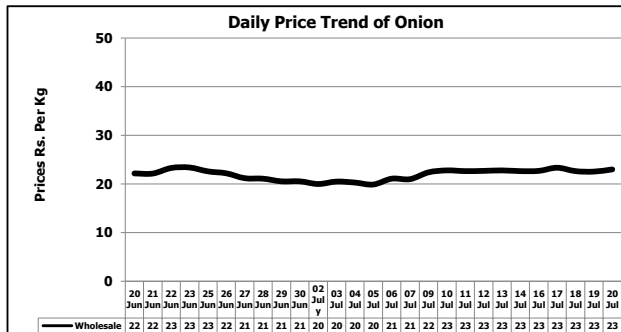

Daily Price Trend of Major Agriculture Commodities in the Punjab

Daily Comparison Price Trend of Major Agriculture Commodities in the Punjab