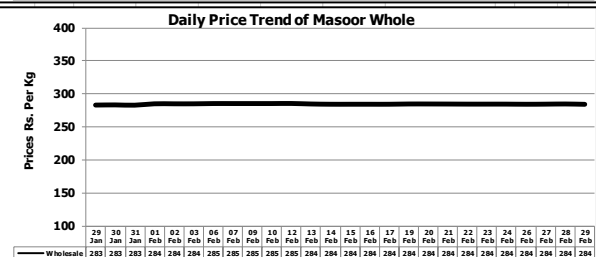

Daily Price Trend of Major Agriculture Commodities in the Punjab

Daily Price Comparison of Major Agriculture Commodities in the Punjab