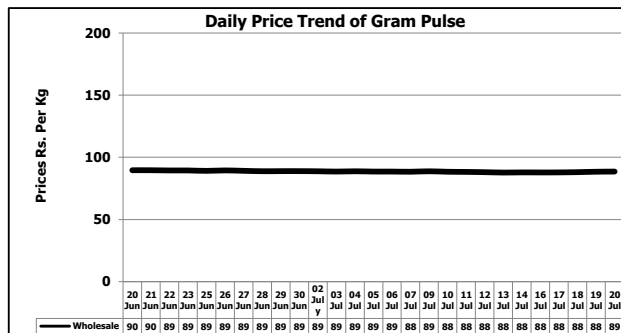

Daily Price Trend of Major Agriculture Commodities in the Punjab

Daily Comparison Price Trend of Major Agriculture Commodities in the Punjab