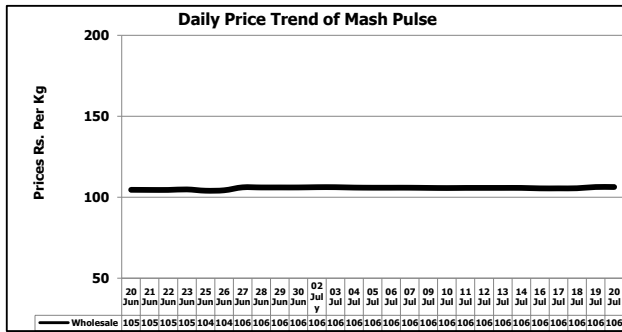

Daily Price Trend of Major Agriculture Commodities in the Punjab

Daily Comparison Price Trend of Major Agriculture Commodities in the Punjab