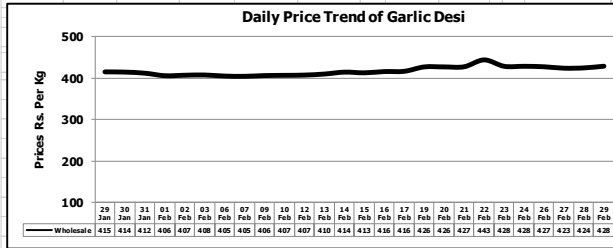

Daily Price Trend of Major Agriculture Commodities in the Punjab

Daily Price Comparison of Major Agriculture Commodities in the Punjab