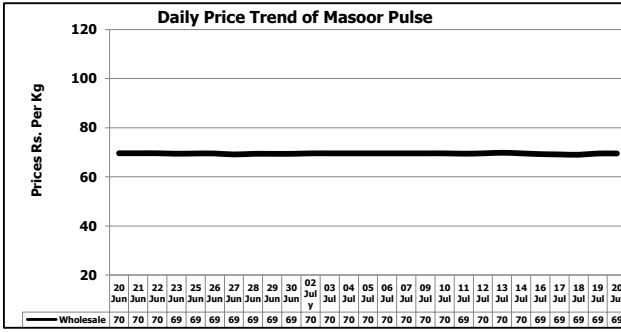

Daily Price Trend of Major Agriculture Commodities in the Punjab

Daily Comparison Price Trend of Major Agriculture Commodities in the Punjab