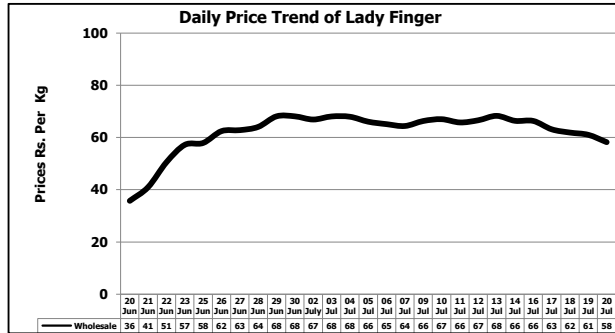

Daily Price Trend of Major Agriculture Commodities in the Punjab

Daily Comparison Price Trend of Major Agriculture Commodities in the Punjab