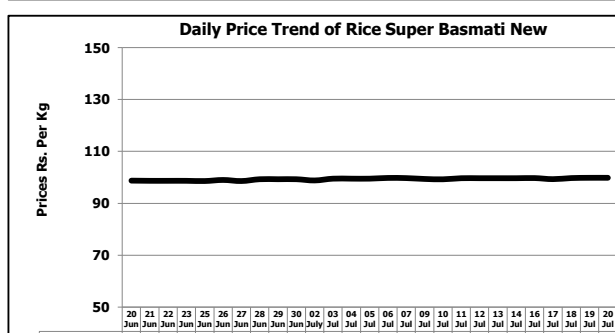

Daily Price Trend of Major Agriculture Commodities in the Punjab

Daily Comparison Price Trend of Major Agriculture Commodities in the Punjab