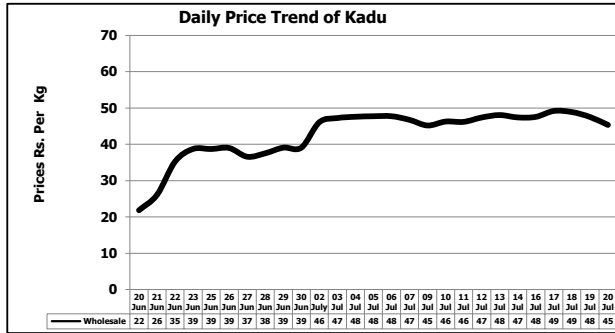

Daily Price Trend of Major Agriculture Commodities in the Punjab

Daily Comparison Price Trend of Major Agriculture Commodities in the Punjab