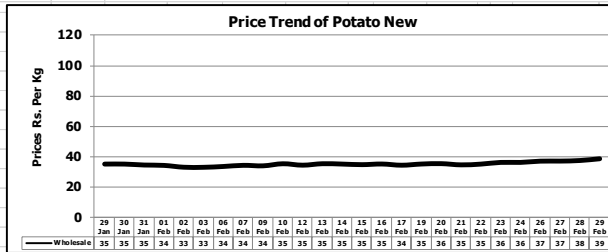

Daily Price Trend of Major Agriculture Commodities in the Punjab

Daily Price Comparison of Major Agriculture Commodities in the Punjab