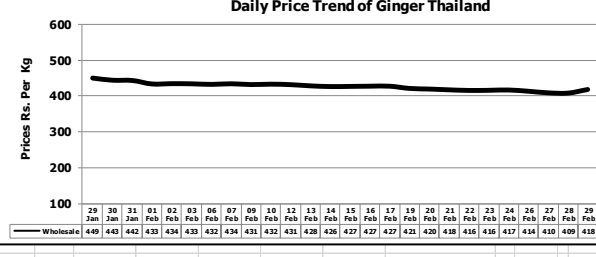

Daily Price Trend of Major Agriculture Commodities in the Punjab

Daily Price Comparison of Major Agriculture Commodities in the Punjab