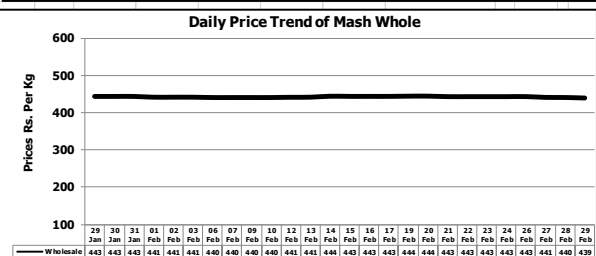

Daily Price Trend of Major Agriculture Commodities in the Punjab

Daily Price Comparison of Major Agriculture Commodities in the Punjab