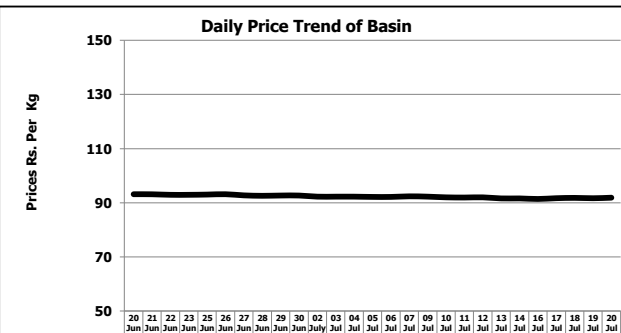

Daily Price Trend of Major Agriculture Commodities in the Punjab

Daily Comparison Price Trend of Major Agriculture Commodities in the Punjab