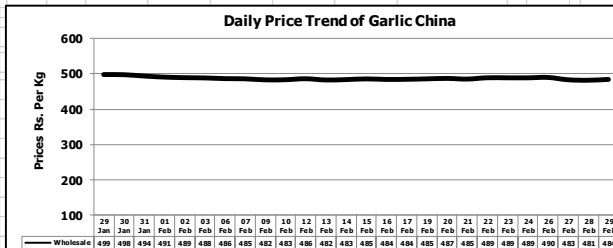

Daily Price Trend of Major Agriculture Commodities in the Punjab

Daily Price Comparison of Major Agriculture Commodities in the Punjab