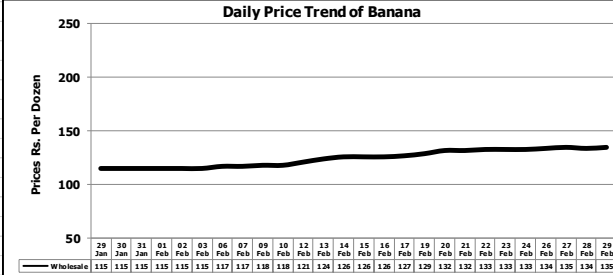

Daily Price Trend of Major Agriculture Commodities in the Punjab

Daily Price Comparison of Major Agriculture Commodities in the Punjab