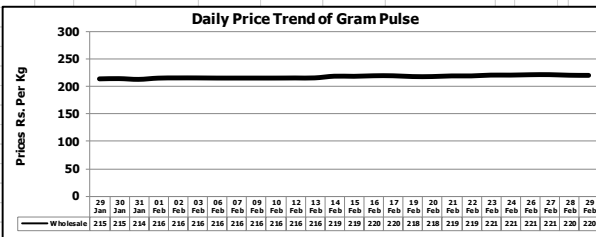

Daily Price Trend of Major Agriculture Commodities in the Punjab

Daily Price Comparison of Major Agriculture Commodities in the Punjab