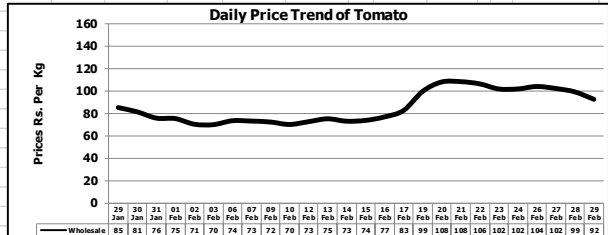

Daily Price Trend of Major Agriculture Commodities in the Punjab

Daily Price Comparison of Major Agriculture Commodities in the Punjab