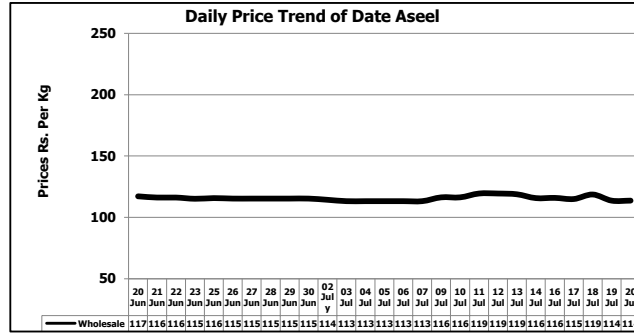

Daily Price Trend of Major Agriculture Commodities in the Punjab

Daily Comparison Price Trend of Major Agriculture Commodities in the Punjab