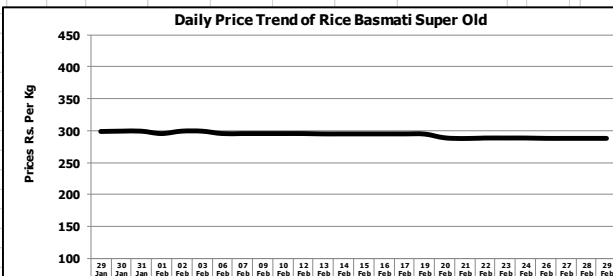

Daily Price Trend of Major Agriculture Commodities in the Punjab

Daily Price Comparison of Major Agriculture Commodities in the Punjab