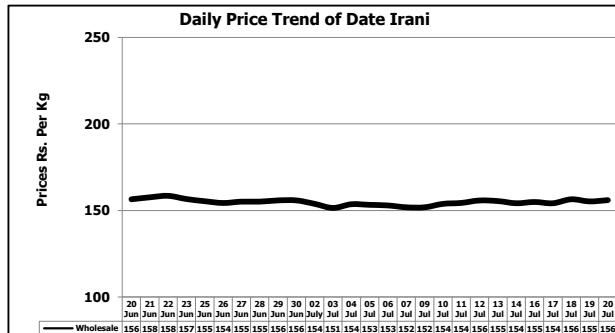

Daily Price Trend of Major Agriculture Commodities in the Punjab

Daily Comparison Price Trend of Major Agriculture Commodities in the Punjab