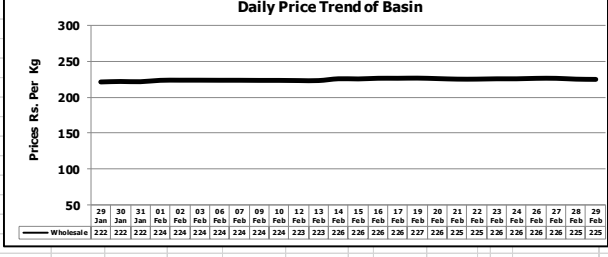

Daily Price Trend of Major Agriculture Commodities in the Punjab

Daily Price Comparison of Major Agriculture Commodities in the Punjab