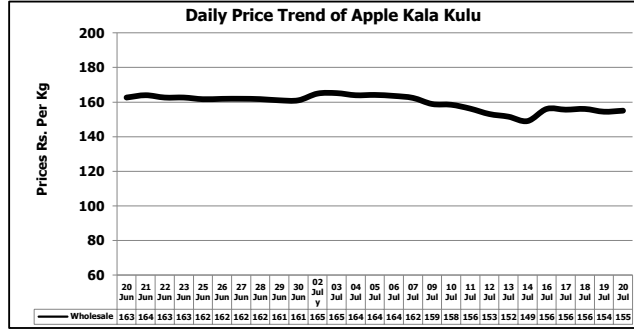

Daily Price Trend of Major Agriculture Commodities in the Punjab

Daily Comparison Price Trend of Major Agriculture Commodities in the Punjab