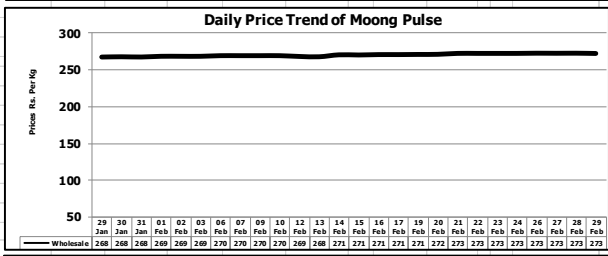

Daily Price Trend of Major Agriculture Commodities in the Punjab

Daily Price Comparison of Major Agriculture Commodities in the Punjab