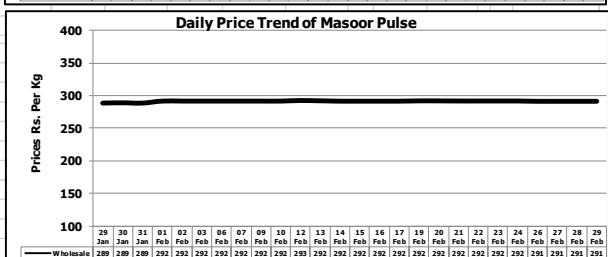

Daily Price Trend of Major Agriculture Commodities in the Punjab

Daily Price Comparison of Major Agriculture Commodities in the Punjab