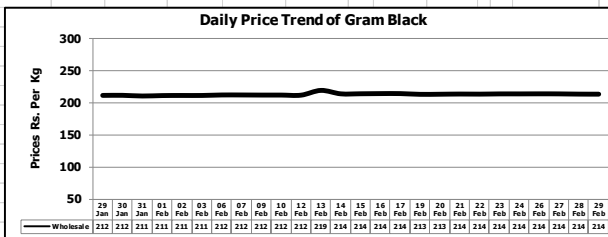

Daily Price Trend of Major Agriculture Commodities in the Punjab

Daily Price Comparison of Major Agriculture Commodities in the Punjab