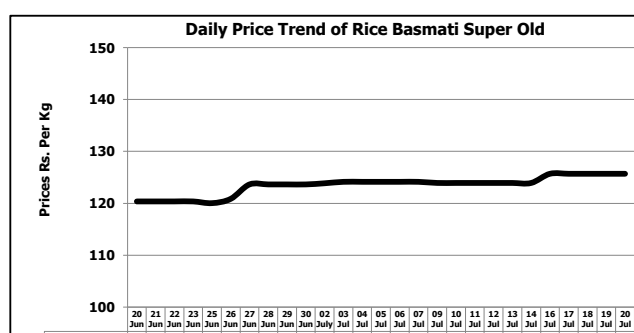

Daily Price Trend of Major Agriculture Commodities in the Punjab

Daily Comparison Price Trend of Major Agriculture Commodities in the Punjab