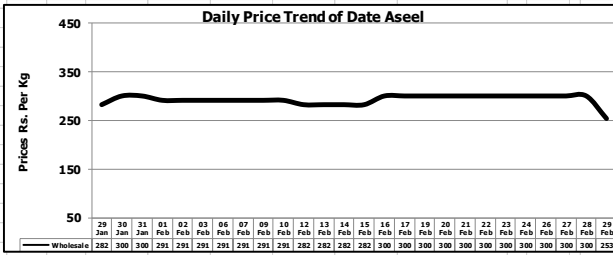

Daily Price Trend of Major Agriculture Commodities in the Punjab

Daily Price Comparison of Major Agriculture Commodities in the Punjab