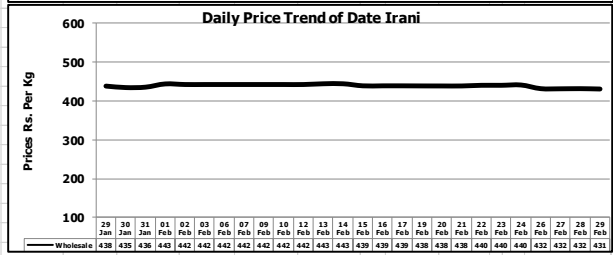

Daily Price Trend of Major Agriculture Commodities in the Punjab

Daily Price Comparison of Major Agriculture Commodities in the Punjab