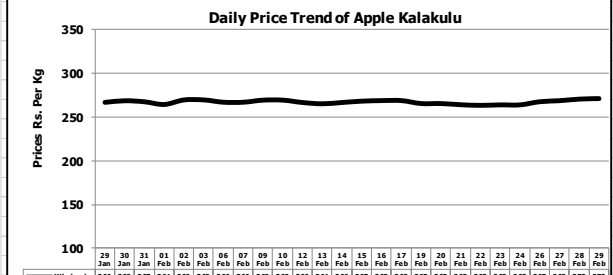

Daily Price Trend of Major Agriculture Commodities in the Punjab

Daily Price Comparison of Major Agriculture Commodities in the Punjab