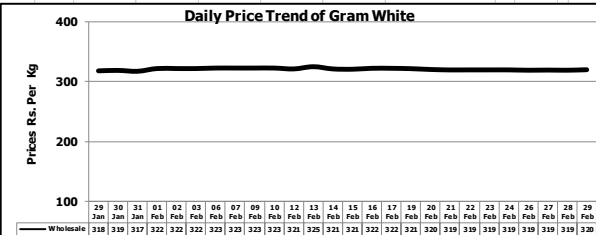

Daily Price Trend of Major Agriculture Commodities in the Punjab

Daily Price Comparison of Major Agriculture Commodities in the Punjab