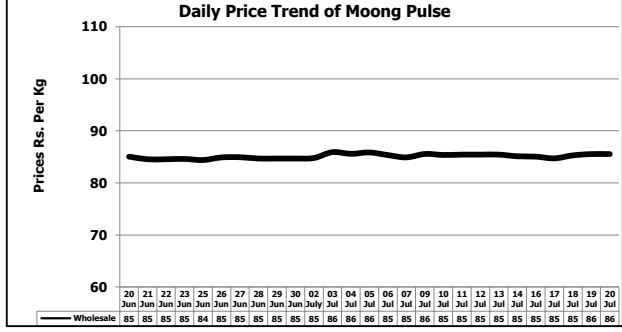

Daily Price Trend of Major Agriculture Commodities in the Punjab

Daily Comparison Price Trend of Major Agriculture Commodities in the Punjab