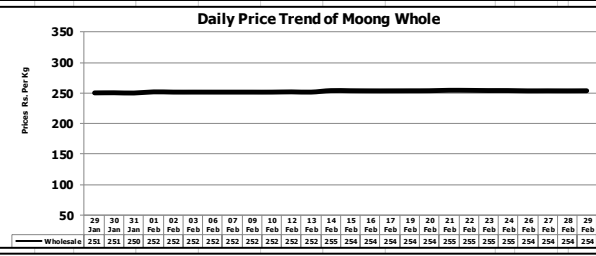

Daily Price Trend of Major Agriculture Commodities in the Punjab

Daily Price Comparison of Major Agriculture Commodities in the Punjab