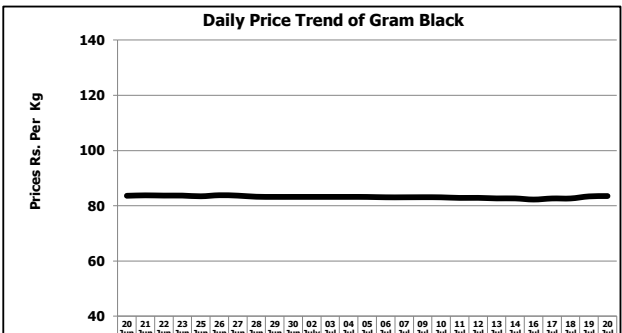

Daily Price Trend of Major Agriculture Commodities in the Punjab

Daily Comparison Price Trend of Major Agriculture Commodities in the Punjab